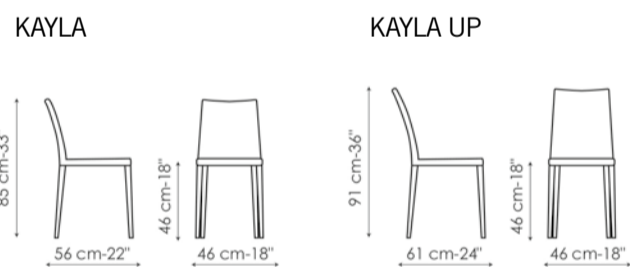

KAYLA - KAYLA UP