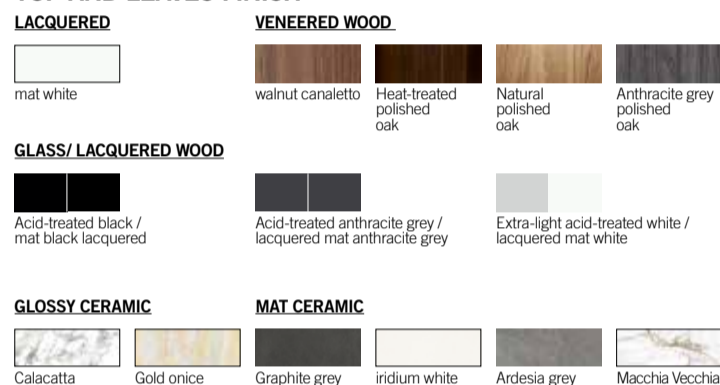

②

BASE FINISH

ART LEAF TABLE

AVAILABLE IN THE SIZES:

160/240x90 cm	200/300x99 cm
180/260x90 cm	200/300x100 cm

①

TOP AND LEAVES FINISH

②

BASE FINISH

KAYLA - KAYLA UP

①

COVER FINISH

FILLY - FILLY UP

①

COVER FINISH