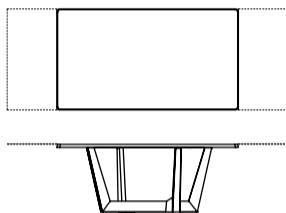

or

4 FILLY-UP IN CAPRI LEATHER with the addition of **869 € + Vat**

BONALDO

ART FIX TABLE

AVAILABLE IN THE SIZES:

160x90 cm	250x100 cm
180x90 cm	250x110 cm
200x100 cm	300x108 cm
240x120 cm	300x120 cm

①

TOP FINISH

②

BASE FINISH

ART LEAF TABLE

AVAILABLE IN THE SIZES:

160/240x90 cm	200/300x99 cm
180/260x90 cm	200/300x100 cm

①

TOP AND LEAVES FINISH

②