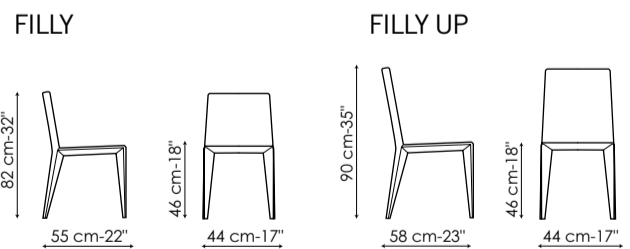

②

BASE FINISH

ART LEAF TABLE

AVAILABLE IN THE SIZES:

160/240x90 cm	200/300x99 cm
180/260x90 cm	200/300x100 cm

①

TOP AND LEAVES FINISH

②

BASE FINISH

KAYLA - KAYLA UP

①

COVER FINISH

FILLY - FILLY UP

①

COVER FINISH